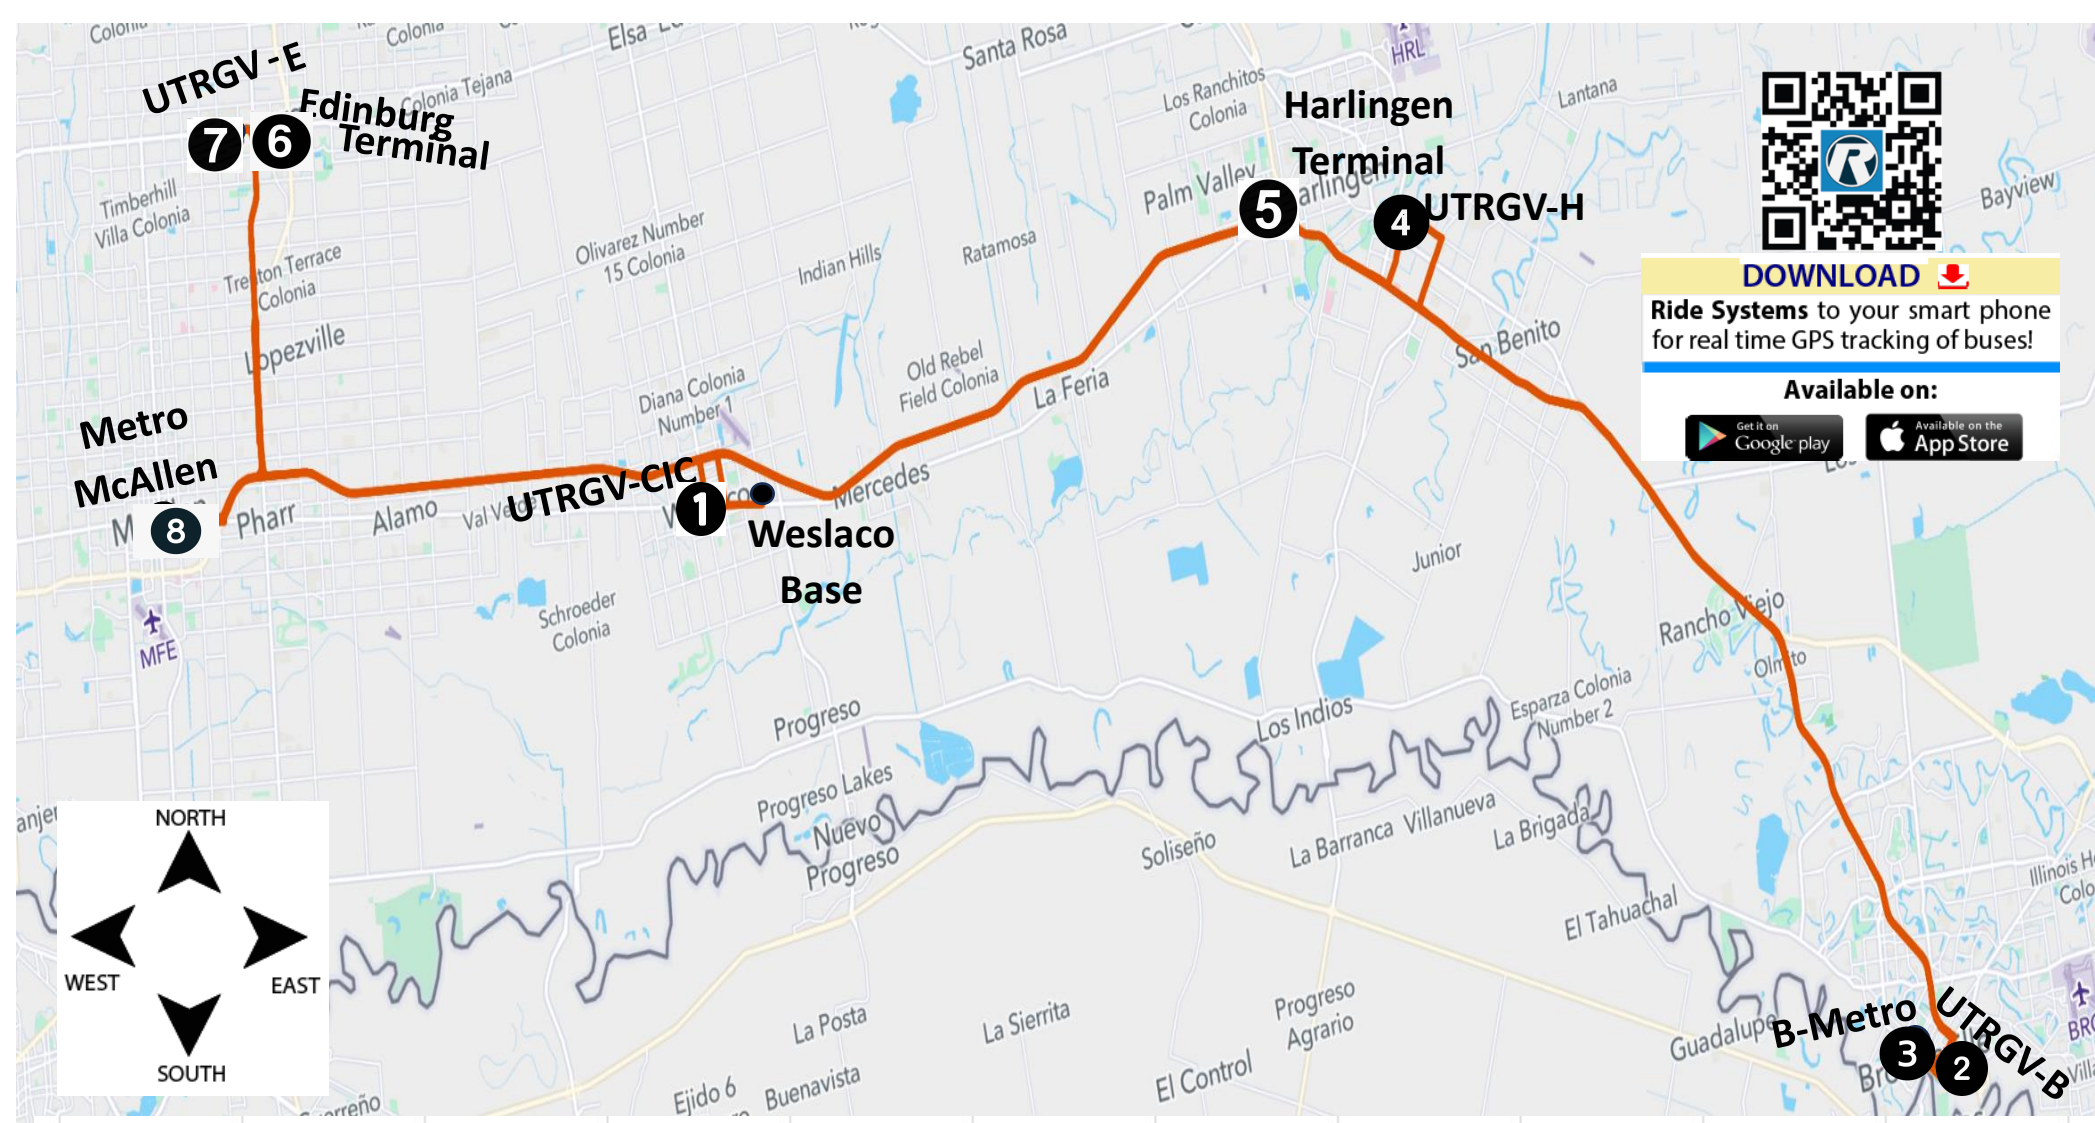

DOWNLOAD

Ride Systems to your smart phone for real time GPS tracking of buses!

Available on:

Get it on Google play

Available on the App Store